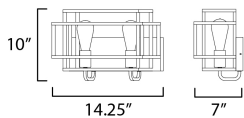

**MEASUREMENTS**

DIMENSION : 14.25" W x 10" H x 7" Ext  
 BACK PLATE : 14.25" W x 4.75" H x 3.75" HCO  
 HANGING WEIGHT : 4.41 lb

**LAMPING**

INPUT VOLTAGE : 120V  
 BULB : 2 x 60W Incandescent E26 Medium , 120W Total  
 BULB INCLUDED : (Not Included)  
 DIMMABLE : Yes  
 LIGHTING\_DIRECTION : Up/Down