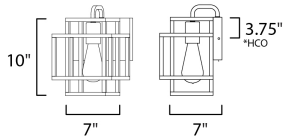

LAMPING

INPUT VOLTAGE : 120V
BULB : 1 x 60W Incandescent E26 Medium , 60W Total
BULB INCLUDED : (Not Included)
DIMMABLE : Yes
LIGHTING_DIRECTION : Up/Down