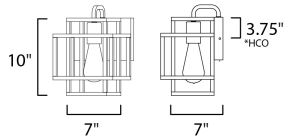

PRODUCT DESCRIPTION

A geometric design constructed of square steel tubing that is finished in a Matte Black and accented with Satin Brass. Add a Vintage bulb for a Restoration look or a Globe lamp for a Contemporary approach. Whatever design you desire this collection will make it happen at a price that will make you smile.