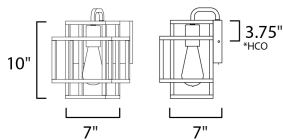

PRODUCT DESCRIPTION

A geometric design constructed of square steel tubing that is finished in a Matte Black and accented with Satin Brass. Add a Vintage bulb for a Restoration look or a Globe lamp for a Contemporary approach. Whatever design you desire this collection will make it happen at a price that will make you smile.