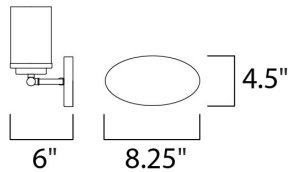

MEASUREMENTS

DIMENSION : 26.25" W x 9" H x 6" Ext
 BACK PLATE : 6.75" HCO
 CANOPY : 4.5" W x 0.79" H x 8.25" L
 HANGING WEIGHT : 3.61 lb

LAMPING

INPUT VOLTAGE : 120V
 BULB : 4 x 60W Incandescent E26 Medium , 240W Total
 BULB INCLUDED : (Not Included)
 LIGHTING_DIRECTION : Omni