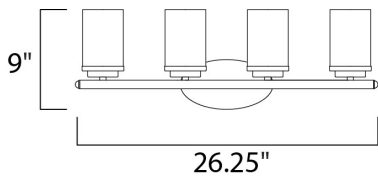

MEASUREMENTS

DIMENSION : 26.25" W x 9" H x 6" Ext
 BACK PLATE : 6.75" HCO
 CANOPY : 4.5" W x 0.79" H x 8.25" L
 HANGING WEIGHT : 3.61 lb

LAMPING

INPUT VOLTAGE : 120V
 BULB : 4 x 60W Incandescent E26 Medium , 240W Total
 BULB INCLUDED : (Not Included)
 LIGHTING_DIRECTION : Omni