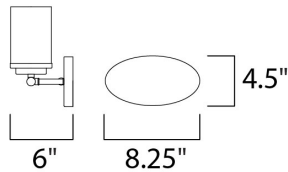

**MEASUREMENTS**

- DIMENSION : 26.25" W x 9" H x 6" Ext
- BACK PLATE : 6.75" HCO
- CANOPY : 4.5" W x 0.79" H x 8.25" L
- HANGING WEIGHT : 3.61 lb

**LAMPING**

- INPUT VOLTAGE : 120V
- BULB : 4 x 60W Incandescent E26 Medium , 240W Total
- BULB INCLUDED : (Not Included)
- LIGHTING\_DIRECTION : Omni