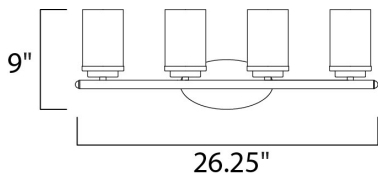

**MEASUREMENTS**

- DIMENSION : 26.25" W x 9" H x 6" Ext
- BACK PLATE : 6.75" HCO
- CANOPY : 4.5" W x 0.79" H x 8.25" L
- HANGING WEIGHT : 3.61 lb

**LAMPING**

- INPUT VOLTAGE : 120V
- BULB : 4 x 60W Incandescent E26 Medium , 240W Total
- BULB INCLUDED : (Not Included)
- LIGHTING\_DIRECTION : Omni