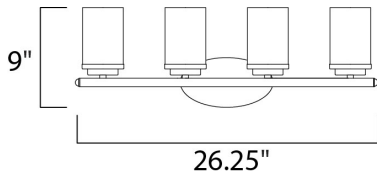

MEASUREMENTS

- DIMENSION : 26.25" W x 9" H x 6" Ext
- BACK PLATE : 6.75" HCO
- CANOPY : 4.5" W x 0.79" H x 8.25" L
- HANGING WEIGHT : 3.61 lb

LAMPING

- INPUT VOLTAGE : 120V
- BULB : 4 x 60W Incandescent E26 Medium , 240W Total
- BULB INCLUDED : (Not Included)
- LIGHTING_DIRECTION : Omni