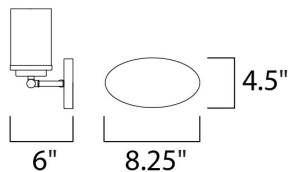

**MEASUREMENTS**

DIMENSION : 26.25" W x 9" H x 6" Ext  
 BACK PLATE : 6.75" HCO  
 CANOPY : 4.5" W x 0.79" H x 8.25" L  
 HANGING WEIGHT : 3.61 lb

**LAMPING**

INPUT VOLTAGE : 120V  
 BULB : 4 x 60W Incandescent E26 Medium , 240W Total  
 BULB INCLUDED : (Not Included)  
 LIGHTING\_DIRECTION : Omni