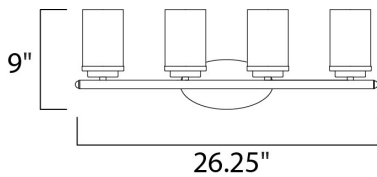

**MEASUREMENTS**

DIMENSION : 26.25" W x 9" H x 6" Ext  
 BACK PLATE : 6.75" HCO  
 CANOPY : 4.5" W x 0.79" H x 8.25" L  
 HANGING WEIGHT : 3.61 lb

**LAMPING**

INPUT VOLTAGE : 120V  
 BULB : 4 x 60W Incandescent E26 Medium , 240W Total  
 BULB INCLUDED : (Not Included)  
 LIGHTING\_DIRECTION : Omni