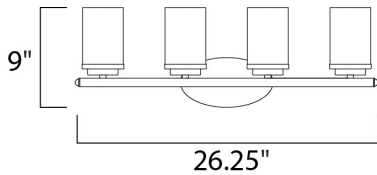

**MEASUREMENTS**

DIMENSION : 26.25" W x 9" H x 6" Ext  
 BACK PLATE : 6.75" HCO  
 CANOPY : 4.5" W x 0.79" H x 8.25" L  
 HANGING WEIGHT : 3.61 lb

**LAMPING**

INPUT VOLTAGE : 120V  
 BULB : 4 x 60W Incandescent E26 Medium , 240W Total  
 BULB INCLUDED : (Not Included)  
 LIGHTING\_DIRECTION : Omni