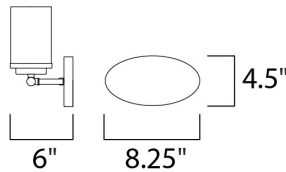

**MEASUREMENTS**

DIMENSION : 26.25" W x 9" H x 6" Ext  
 BACK PLATE : 6.75" HCO  
 CANOPY : 4.5" W x 0.79" H x 8.25" L  
 HANGING WEIGHT : 3.61 lb

**LAMPING**

INPUT VOLTAGE : 120V  
 BULB : 4 x 60W Incandescent E26 Medium , 240W Total  
 BULB INCLUDED : (Not Included)  
 LIGHTING\_DIRECTION : Omni