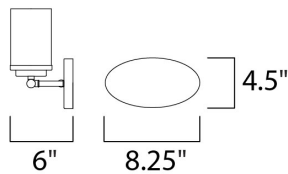

MEASUREMENTS

DIMENSION : 26.25" W x 9" H x 6" Ext
 BACK PLATE : 6.75" HCO
 CANOPY : 4.5" W x 0.79" H x 8.25" L
 HANGING WEIGHT : 3.61 lb

LAMPING

INPUT VOLTAGE : 120V
 BULB : 4 x 60W Incandescent E26 Medium , 240W Total
 BULB INCLUDED : (Not Included)
 LIGHTING_DIRECTION : Omni