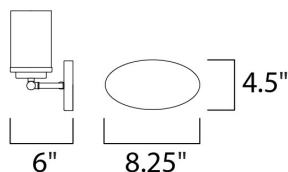

**MEASUREMENTS**

- DIMENSION : 26.25" W x 9" H x 6" Ext
- BACK PLATE : 6.75" HCO
- CANOPY : 4.5" W x 0.79" H x 8.25" L
- HANGING WEIGHT : 3.61 lb

**LAMPING**

- INPUT VOLTAGE : 120V
- BULB : 4 x 60W Incandescent E26 Medium , 240W Total
- BULB INCLUDED : (Not Included)
- LIGHTING\_DIRECTION : Omni