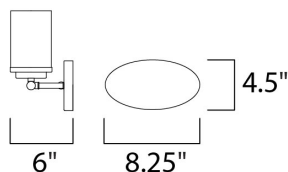

MEASUREMENTS

DIMENSION : 26.25" W x 9" H x 6" Ext
 BACK PLATE : 6.75" HCO
 CANOPY : 4.5" W x 0.79" H x 8.25" L
 HANGING WEIGHT : 3.61 lb

LAMPING

INPUT VOLTAGE : 120V
 BULB : 4 x 60W Incandescent E26 Medium , 240W Total
 BULB INCLUDED : (Not Included)
 LIGHTING_DIRECTION : Omni