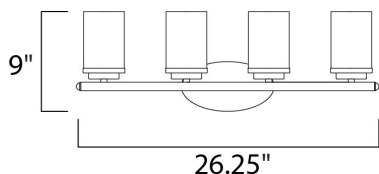

**MEASUREMENTS**

- DIMENSION : 26.25" W x 9" H x 6" Ext
- BACK PLATE : 6.75" HCO
- CANOPY : 4.5" W x 0.79" H x 8.25" L
- HANGING WEIGHT : 3.61 lb

**LAMPING**

- INPUT VOLTAGE : 120V
- BULB : 4 x 60W Incandescent E26 Medium , 240W Total
- BULB INCLUDED : (Not Included)
- LIGHTING\_DIRECTION : Omni