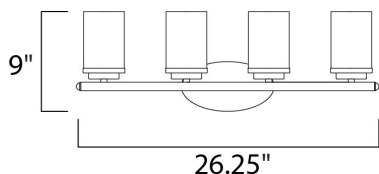

MEASUREMENTS

DIMENSION : 26.25" W x 9" H x 6" Ext
 BACK PLATE : 6.75" HCO
 CANOPY : 4.5" W x 0.79" H x 8.25" L
 HANGING WEIGHT : 3.61 lb

LAMPING

INPUT VOLTAGE : 120V
 BULB : 4 x 60W Incandescent E26 Medium , 240W Total
 BULB INCLUDED : (Not Included)
 LIGHTING_DIRECTION : Omni