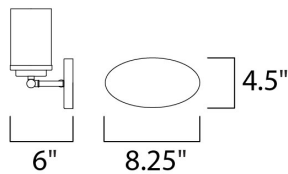

**MEASUREMENTS**

DIMENSION : 26.25" W x 9" H x 6" Ext  
 BACK PLATE : 6.75" HCO  
 CANOPY : 4.5" W x 0.79" H x 8.25" L  
 HANGING WEIGHT : 3.61 lb

**LAMPING**

INPUT VOLTAGE : 120V  
 BULB : 4 x 60W Incandescent E26 Medium , 240W Total  
 BULB INCLUDED : (Not Included)  
 LIGHTING\_DIRECTION : Omni