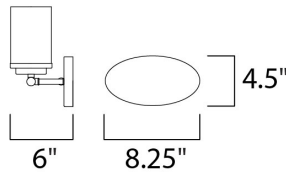

MEASUREMENTS

- DIMENSION : 26.25" W x 9" H x 6" Ext
- BACK PLATE : 6.75" HCO
- CANOPY : 4.5" W x 0.79" H x 8.25" L
- HANGING WEIGHT : 3.61 lb

LAMPING

- INPUT VOLTAGE : 120V
- BULB : 4 x 60W Incandescent E26 Medium , 240W Total
- BULB INCLUDED : (Not Included)
- LIGHTING_DIRECTION : Omni