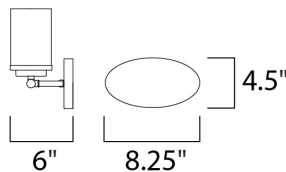

**MEASUREMENTS**

- DIMENSION : 26.25" W x 9" H x 6" Ext
- BACK PLATE : 6.75" HCO
- CANOPY : 4.5" W x 0.79" H x 8.25" L
- HANGING WEIGHT : 3.61 lb

**LAMPING**

- INPUT VOLTAGE : 120V
- BULB : 4 x 60W Incandescent E26 Medium , 240W Total
- BULB INCLUDED : (Not Included)
- LIGHTING\_DIRECTION : Omni