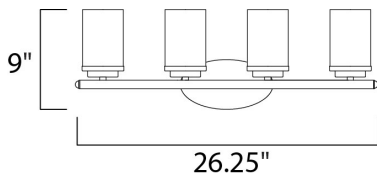

**MEASUREMENTS**

- DIMENSION : 26.25" W x 9" H x 6" Ext
- BACK PLATE : 6.75" HCO
- CANOPY : 4.5" W x 0.79" H x 8.25" L
- HANGING WEIGHT : 3.61 lb

**LAMPING**

- INPUT VOLTAGE : 120V
- BULB : 4 x 60W Incandescent E26 Medium , 240W Total
- BULB INCLUDED : (Not Included)
- LIGHTING\_DIRECTION : Omni