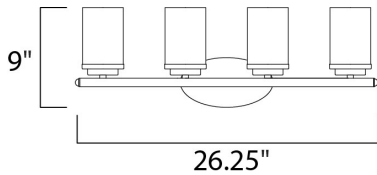

**MEASUREMENTS**

- DIMENSION : 26.25" W x 9" H x 6" Ext
- BACK PLATE : 6.75" HCO
- CANOPY : 4.5" W x 0.79" H x 8.25" L
- HANGING WEIGHT : 3.61 lb

**LAMPING**

- INPUT VOLTAGE : 120V
- BULB : 4 x 60W Incandescent E26 Medium , 240W Total
- BULB INCLUDED : (Not Included)
- LIGHTING\_DIRECTION : Omni