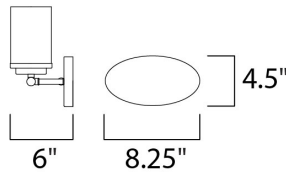

**MEASUREMENTS**

- DIMENSION : 26.25" W x 9" H x 6" Ext
- BACK PLATE : 6.75" HCO
- CANOPY : 4.5" W x 0.79" H x 8.25" L
- HANGING WEIGHT : 3.61 lb

**LAMPING**

- INPUT VOLTAGE : 120V
- BULB : 4 x 60W Incandescent E26 Medium , 240W Total
- BULB INCLUDED : (Not Included)
- LIGHTING\_DIRECTION : Omni