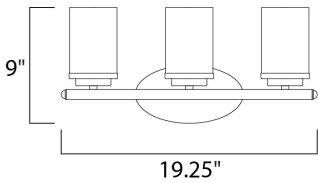

**MEASUREMENTS**

- DIMENSION : 19.25" W x 9" H x 6" Ext
- BACK PLATE : 6.75" HCO
- CANOPY : 4.5" W x 0.79" H x 8.25" L
- HANGING WEIGHT : 2.9 lb

**LAMPING**

- INPUT VOLTAGE : 120V
- BULB : 3 x 60W Incandescent E26 Medium , 180W Total
- BULB INCLUDED : (Not Included)
- LIGHTING\_DIRECTION : Omni