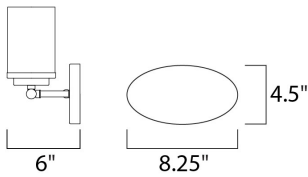

**MEASUREMENTS**

- DIMENSION : 19.25" W x 9" H x 6" Ext
- BACK PLATE : 6.75" HCO
- CANOPY : 4.5" W x 0.79" H x 8.25" L
- HANGING WEIGHT : 2.9 lb

**LAMPING**

- INPUT VOLTAGE : 120V
- BULB : 3 x 60W Incandescent E26 Medium , 180W Total
- BULB INCLUDED : (Not Included)
- LIGHTING\_DIRECTION : Omni