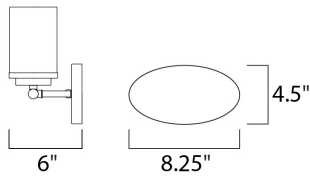

**MEASUREMENTS**

- DIMENSION : 19.25" W x 9" H x 6" Ext
- BACK PLATE : 6.75" HCO
- CANOPY : 4.5" W x 0.79" H x 8.25" L
- HANGING WEIGHT : 2.9 lb

**LAMPING**

- INPUT VOLTAGE : 120V
- BULB : 3 x 60W Incandescent E26 Medium , 180W Total
- BULB INCLUDED : (Not Included)
- LIGHTING\_DIRECTION : Omni