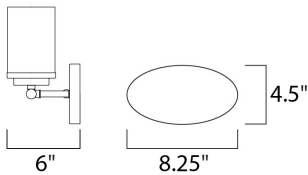

MEASUREMENTS

- DIMENSION : 19.25" W x 9" H x 6" Ext
- BACK PLATE : 6.75" HCO
- CANOPY : 4.5" W x 0.79" H x 8.25" L
- HANGING WEIGHT : 2.9 lb

LAMPING

- INPUT VOLTAGE : 120V
- BULB : 3 x 60W Incandescent E26 Medium , 180W Total
- BULB INCLUDED : (Not Included)
- LIGHTING_DIRECTION : Omni