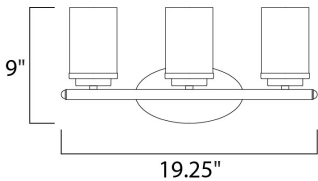

**MEASUREMENTS**

- DIMENSION : 19.25" W x 9" H x 6" Ext
- BACK PLATE : 6.75" HCO
- CANOPY : 4.5" W x 0.79" H x 8.25" L
- HANGING WEIGHT : 2.9 lb

**LAMPING**

- INPUT VOLTAGE : 120V
- BULB : 3 x 60W Incandescent E26 Medium , 180W Total
- BULB INCLUDED : (Not Included)
- LIGHTING\_DIRECTION : Omni