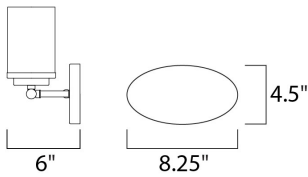

MEASUREMENTS

- DIMENSION : 19.25" W x 9" H x 6" Ext
- BACK PLATE : 6.75" HCO
- CANOPY : 4.5" W x 0.79" H x 8.25" L
- HANGING WEIGHT : 2.9 lb

LAMPING

- INPUT VOLTAGE : 120V
- BULB : 3 x 60W Incandescent E26 Medium , 180W Total
- BULB INCLUDED : (Not Included)
- LIGHTING_DIRECTION : Omni