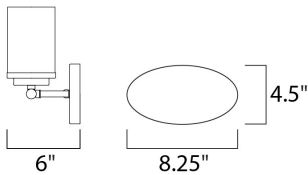

**MEASUREMENTS**

DIMENSION : 19.25" W x 9" H x 6" Ext  
 BACK PLATE : 6.75" HCO  
 CANOPY : 4.5" W x 0.79" H x 8.25" L  
 HANGING WEIGHT : 2.9 lb

**LAMPING**

INPUT VOLTAGE : 120V  
 BULB : 3 x 60W Incandescent E26 Medium , 180W Total  
 BULB INCLUDED : (Not Included)  
 LIGHTING\_DIRECTION : Omni