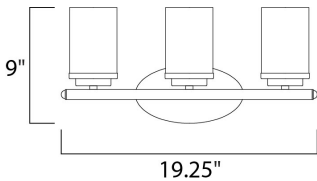

MEASUREMENTS

- DIMENSION : 19.25" W x 9" H x 6" Ext
- BACK PLATE : 6.75" HCO
- CANOPY : 4.5" W x 0.79" H x 8.25" L
- HANGING WEIGHT : 2.9 lb

LAMPING

- INPUT VOLTAGE : 120V
- BULB : 3 x 60W Incandescent E26 Medium , 180W Total
- BULB INCLUDED : (Not Included)
- LIGHTING_DIRECTION : Omni