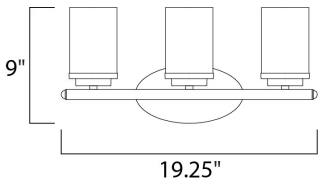

MEASUREMENTS

- DIMENSION : 19.25" W x 9" H x 6" Ext
- BACK PLATE : 6.75" HCO
- CANOPY : 4.5" W x 0.79" H x 8.25" L
- HANGING WEIGHT : 2.9 lb

LAMPING

- INPUT VOLTAGE : 120V
- BULB : 3 x 60W Incandescent E26 Medium , 180W Total
- BULB INCLUDED : (Not Included)
- LIGHTING_DIRECTION : Omni