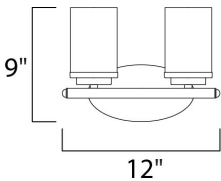

MEASUREMENTS

DIMENSION : 12" W x 9" H x 6" Ext
 BACK PLATE : 6.75" HCO
 CANOPY : 4.5" W x 0.79" H x 8.25" L
 HANGING WEIGHT : 2.1 lb

LAMPING

INPUT VOLTAGE : 120V
 BULB : 2 x 60W Incandescent E26 Medium , 120W Total
 BULB INCLUDED : (Not Included)
 LIGHTING_DIRECTION : Omni