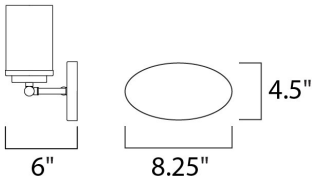

MEASUREMENTS

DIMENSION : 12" W x 9" H x 6" Ext
 BACK PLATE : 6.75" HCO
 CANOPY : 4.5" W x 0.79" H x 8.25" L
 HANGING WEIGHT : 2.1 lb

LAMPING

INPUT VOLTAGE : 120V
 BULB : 2 x 60W Incandescent E26 Medium , 120W Total
 BULB INCLUDED : (Not Included)
 LIGHTING_DIRECTION : Omni