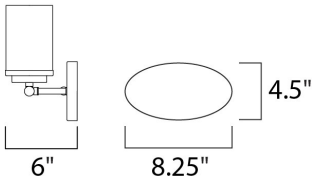

**MEASUREMENTS**

DIMENSION : 12" W x 9" H x 6" Ext  
 BACK PLATE : 6.75" HCO  
 CANOPY : 4.5" W x 0.79" H x 8.25" L  
 HANGING WEIGHT : 2.1 lb

**LAMPING**

INPUT VOLTAGE : 120V  
 BULB : 2 x 60W Incandescent E26 Medium , 120W Total  
 BULB INCLUDED : (Not Included)  
 LIGHTING\_DIRECTION : Omni