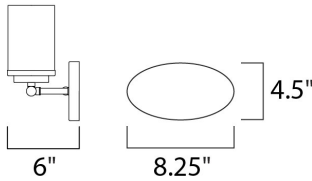

**MEASUREMENTS**

DIMENSION : 12" W x 9" H x 6" Ext  
 BACK PLATE : 6.75" HCO  
 CANOPY : 4.5" W x 0.79" H x 8.25" L  
 HANGING WEIGHT : 2.1 lb

**LAMPING**

INPUT VOLTAGE : 120V  
 BULB : 2 x 60W Incandescent E26 Medium , 120W Total  
 BULB INCLUDED : (Not Included)  
 LIGHTING\_DIRECTION : Omni