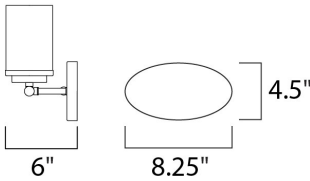

**MEASUREMENTS**

DIMENSION : 12" W x 9" H x 6" Ext  
 BACK PLATE : 6.75" HCO  
 CANOPY : 4.5" W x 0.79" H x 8.25" L  
 HANGING WEIGHT : 2.1 lb

**LAMPING**

INPUT VOLTAGE : 120V  
 BULB : 2 x 60W Incandescent E26 Medium , 120W Total  
 BULB INCLUDED : (Not Included)  
 LIGHTING\_DIRECTION : Omni