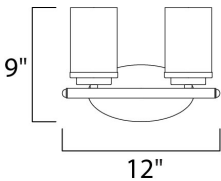

**MEASUREMENTS**

DIMENSION : 12" W x 9" H x 6" Ext  
 BACK PLATE : 6.75" HCO  
 CANOPY : 4.5" W x 0.79" H x 8.25" L  
 HANGING WEIGHT : 2.1 lb

**LAMPING**

INPUT VOLTAGE : 120V  
 BULB : 2 x 60W Incandescent E26 Medium , 120W Total  
 BULB INCLUDED : (Not Included)  
 LIGHTING\_DIRECTION : Omni