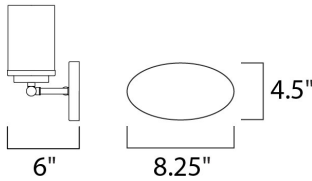

MEASUREMENTS

DIMENSION : 12" W x 9" H x 6" Ext
 BACK PLATE : 6.75" HCO
 CANOPY : 4.5" W x 0.79" H x 8.25" L
 HANGING WEIGHT : 2.1 lb

LAMPING

INPUT VOLTAGE : 120V
 BULB : 2 x 60W Incandescent E26 Medium , 120W Total
 BULB INCLUDED : (Not Included)
 LIGHTING_DIRECTION : Omni