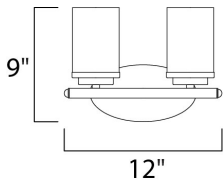

MEASUREMENTS

DIMENSION : 12" W x 9" H x 6" Ext
 BACK PLATE : 6.75" HCO
 CANOPY : 4.5" W x 0.79" H x 8.25" L
 HANGING WEIGHT : 2.1 lb

LAMPING

INPUT VOLTAGE : 120V
 BULB : 2 x 60W Incandescent E26 Medium , 120W Total
 BULB INCLUDED : (Not Included)
 LIGHTING_DIRECTION : Omni