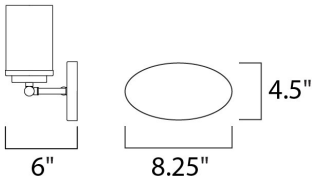

**MEASUREMENTS**

- DIMENSION : 12" W x 9" H x 6" Ext
- BACK PLATE : 6.75" HCO
- CANOPY : 4.5" W x 0.79" H x 8.25" L
- HANGING WEIGHT : 2.1 lb

**LAMPING**

- INPUT VOLTAGE : 120V
- BULB : 2 x 60W Incandescent E26 Medium , 120W Total
- BULB INCLUDED : (Not Included)
- LIGHTING\_DIRECTION : Omni