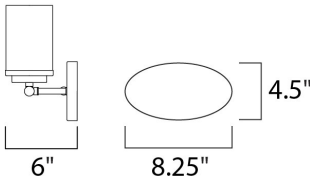

MEASUREMENTS

DIMENSION : 12" W x 9" H x 6" Ext
 BACK PLATE : 6.75" HCO
 CANOPY : 4.5" W x 0.79" H x 8.25" L
 HANGING WEIGHT : 2.1 lb

LAMPING

INPUT VOLTAGE : 120V
 BULB : 2 x 60W Incandescent E26 Medium , 120W Total
 BULB INCLUDED : (Not Included)
 LIGHTING_DIRECTION : Omni