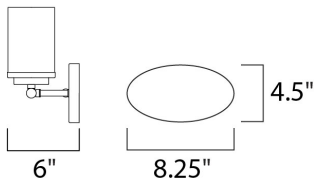

**MEASUREMENTS**

DIMENSION : 12" W x 9" H x 6" Ext  
 BACK PLATE : 6.75" HCO  
 CANOPY : 4.5" W x 0.79" H x 8.25" L  
 HANGING WEIGHT : 2.1 lb

**LAMPING**

INPUT VOLTAGE : 120V  
 BULB : 2 x 60W Incandescent E26 Medium , 120W Total  
 BULB INCLUDED : (Not Included)  
 LIGHTING\_DIRECTION : Omni