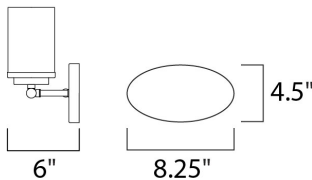

**MEASUREMENTS**

DIMENSION : 12" W x 9" H x 6" Ext  
 BACK PLATE : 6.75" HCO  
 CANOPY : 4.5" W x 0.79" H x 8.25" L  
 HANGING WEIGHT : 2.1 lb

**LAMPING**

INPUT VOLTAGE : 120V  
 BULB : 2 x 60W Incandescent E26 Medium , 120W Total  
 BULB INCLUDED : (Not Included)  
 LIGHTING\_DIRECTION : Omni