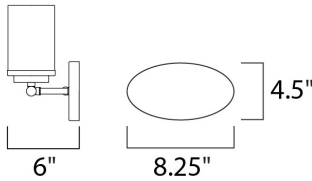

MEASUREMENTS

- DIMENSION : 12" W x 9" H x 6" Ext
- BACK PLATE : 6.75" HCO
- CANOPY : 4.5" W x 0.79" H x 8.25" L
- HANGING WEIGHT : 2.1 lb

LAMPING

- INPUT VOLTAGE : 120V
- BULB : 2 x 60W Incandescent E26 Medium , 120W Total
- BULB INCLUDED : (Not Included)
- LIGHTING_DIRECTION : Omni