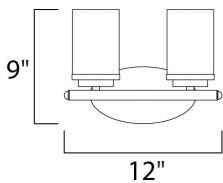

**MEASUREMENTS**

DIMENSION : 12" W x 9" H x 6" Ext  
 BACK PLATE : 6.75" HCO  
 CANOPY : 4.5" W x 0.79" H x 8.25" L  
 HANGING WEIGHT : 2.1 lb

**LAMPING**

INPUT VOLTAGE : 120V  
 BULB : 2 x 60W Incandescent E26 Medium , 120W Total  
 BULB INCLUDED : (Not Included)  
 LIGHTING\_DIRECTION : Omni