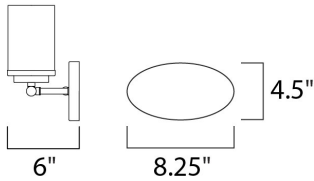

MEASUREMENTS

DIMENSION : 12" W x 9" H x 6" Ext
 BACK PLATE : 6.75" HCO
 CANOPY : 4.5" W x 0.79" H x 8.25" L
 HANGING WEIGHT : 2.1 lb

LAMPING

INPUT VOLTAGE : 120V
 BULB : 2 x 60W Incandescent E26 Medium , 120W Total
 BULB INCLUDED : (Not Included)
 LIGHTING_DIRECTION : Omni