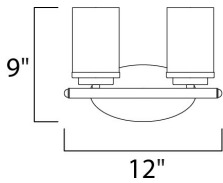

MEASUREMENTS

DIMENSION : 12" W x 9" H x 6" Ext
 BACK PLATE : 6.75" HCO
 CANOPY : 4.5" W x 0.79" H x 8.25" L
 HANGING WEIGHT : 2.1 lb

LAMPING

INPUT VOLTAGE : 120V
 BULB : 2 x 60W Incandescent E26 Medium , 120W Total
 BULB INCLUDED : (Not Included)
 LIGHTING_DIRECTION : Omni