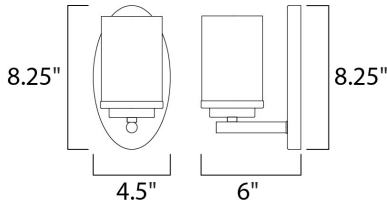

**MEASUREMENTS**

- DIMENSION : 4.5" W x 8.25" H x 6" Ext
- BACK PLATE : 4.1" HCO
- CANOPY : 4.5" W x 0.79" H x 8.25" L
- HANGING WEIGHT : 1.21 lb

**LAMPING**

- INPUT VOLTAGE : 120V
- BULB : 1 x 60W Incandescent E26 Medium , 60W Total
- BULB INCLUDED : (Not Included)
- LIGHTING\_DIRECTION : Omni