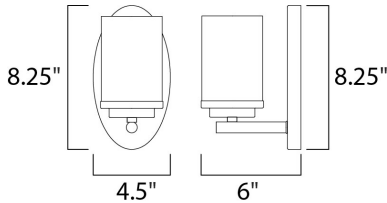

MEASUREMENTS

- DIMENSION : 4.5" W x 8.25" H x 6" Ext
- BACK PLATE : 4.1" HCO
- CANOPY : 4.5" W x 0.79" H x 8.25" L
- HANGING WEIGHT : 1.21 lb

LAMPING

- INPUT VOLTAGE : 120V
- BULB : 1 x 60W Incandescent E26 Medium , 60W Total
- BULB INCLUDED : (Not Included)
- LIGHTING_DIRECTION : Omni