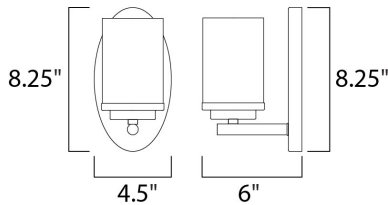

**MEASUREMENTS**

- DIMENSION : 4.5" W x 8.25" H x 6" Ext
- BACK PLATE : 4.1" HCO
- CANOPY : 4.5" W x 0.79" H x 8.25" L
- HANGING WEIGHT : 1.21 lb

**LAMPING**

- INPUT VOLTAGE : 120V
- BULB : 1 x 60W Incandescent E26 Medium , 60W Total
- BULB INCLUDED : (Not Included)
- LIGHTING\_DIRECTION : Omni