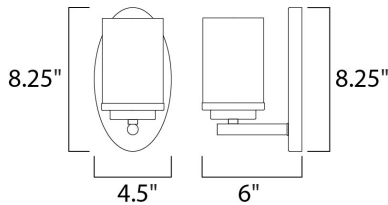

MEASUREMENTS

DIMENSION : 4.5" W x 8.25" H x 6" Ext
 BACK PLATE : 4.1" HCO
 CANOPY : 4.5" W x 0.79" H x 8.25" L
 HANGING WEIGHT : 1.21 lb

LAMPING

INPUT VOLTAGE : 120V
 BULB : 1 x 60W Incandescent E26 Medium , 60W Total
 BULB INCLUDED : (Not Included)
 LIGHTING_DIRECTION : Omni