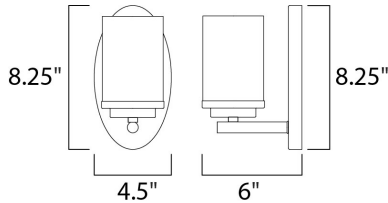

**MEASUREMENTS**

- DIMENSION : 4.5" W x 8.25" H x 6" Ext
- BACK PLATE : 4.1" HCO
- CANOPY : 4.5" W x 0.79" H x 8.25" L
- HANGING WEIGHT : 1.21 lb

**LAMPING**

- INPUT VOLTAGE : 120V
- BULB : 1 x 60W Incandescent E26 Medium , 60W Total
- BULB INCLUDED : (Not Included)
- LIGHTING\_DIRECTION : Omni