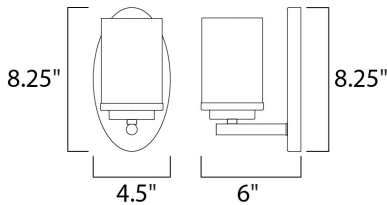

**MEASUREMENTS**

- DIMENSION : 4.5" W x 8.25" H x 6" Ext
- BACK PLATE : 4.1" HCO
- CANOPY : 4.5" W x 0.79" H x 8.25" L
- HANGING WEIGHT : 1.21 lb

**LAMPING**

- INPUT VOLTAGE : 120V
- BULB : 1 x 60W Incandescent E26 Medium , 60W Total
- BULB INCLUDED : (Not Included)
- LIGHTING\_DIRECTION : Omni