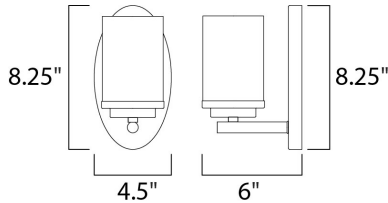

MEASUREMENTS

- DIMENSION : 4.5" W x 8.25" H x 6" Ext
- BACK PLATE : 4.1" HCO
- CANOPY : 4.5" W x 0.79" H x 8.25" L
- HANGING WEIGHT : 1.21 lb

LAMPING

- INPUT VOLTAGE : 120V
- BULB : 1 x 60W Incandescent E26 Medium , 60W Total
- BULB INCLUDED : (Not Included)
- LIGHTING_DIRECTION : Omni