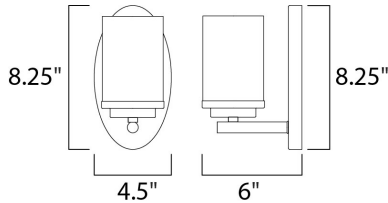

MEASUREMENTS

DIMENSION : 4.5" W x 8.25" H x 6" Ext
 BACK PLATE : 4.1" HCO
 CANOPY : 4.5" W x 0.79" H x 8.25" L
 HANGING WEIGHT : 1.21 lb

LAMPING

INPUT VOLTAGE : 120V
 BULB : 1 x 60W Incandescent E26 Medium , 60W Total
 BULB INCLUDED : (Not Included)
 LIGHTING_DIRECTION : Omni