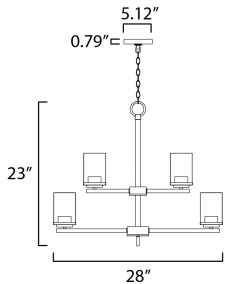

PRODUCT DESCRIPTION

Minimalistic frames in a variety of brilliant finishes with your choice of either frosted or clear glass shades. While its sleek simplicity are modern in design, the Corona perfectly shines in any indoor application or style.

FINISHES OPTION

- Black (BK)
- Satin Brass (SBR)
- Satin Nickel (SN)

GLASS

Frosted FT

MATERIAL

Steel, Glass

RATINGS

cULus
Dry Location

ADDITIONAL

ADJUSTABLE
OPERATING TEMPERATURE:
-20°C (-4°F), 40°C (104°F)

MEASUREMENTS

DIMENSION : 28" L x 28" W x 23" H
CANOPY : 5.12" W x 0.79" H x 5.12" L
HANGING WEIGHT : 13.27 lb

LAMPING

INPUT VOLTAGE : 120V
BULB : 9 x 60W Incandescent E26 Medium , 540W Total
BULB INCLUDED : (Not Included)
DIMMABLE : Yes

Always consult a qualified electrician before installing any lighting product.

WESTERN DISTRIBUTION CENTER (HEADQUARTER)
253 NORTH VINELAND AVE | CITY OF INDUSTRY, CA 91746

EASTERN DISTRIBUTION CENTER
101 GARDNER PARK | PEACHTREE CITY, GA 30269

P. 626.956.4200 | F. 626.956.4225 | maximlighting.com