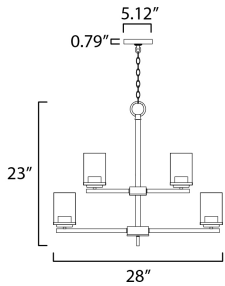

ADDITIONAL

ADJUSTABLE
OPERATING TEMPERATURE:
-20°C (-4°F), 40°C (104°F)

MEASUREMENTS

DIMENSION : 28" L x 28" W x 23" H
CANOPY : 5.12" W x 0.79" H x 5.12" L
HANGING WEIGHT : 13.27 lb

LAMPING

INPUT VOLTAGE : 120V
BULB : 9 x 60W Incandescent E26 Medium , 540W Total
BULB INCLUDED : (Not Included)
DIMMABLE : Yes