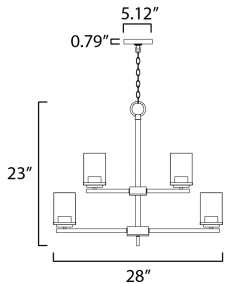

ADDITIONAL

ADJUSTABLE
OPERATING TEMPERATURE:
-20°C (-4°F), 40°C (104°F)

MEASUREMENTS

DIMENSION : 28" L x 28" W x 23" H
CANOPY : 5.12" W x 0.79" H x 5.12" L
HANGING WEIGHT : 13.27 lb

LAMPING

INPUT VOLTAGE : 120V
BULB : 9 x 60W Incandescent E26 Medium , 540W Total
BULB INCLUDED : (Not Included)
DIMMABLE : Yes