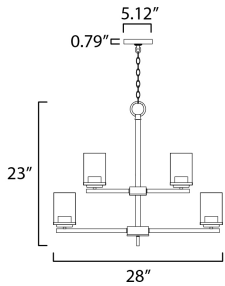

PRODUCT DESCRIPTION

Minimalistic frames in a variety of brilliant finishes with your choice of either frosted or clear glass shades. While its sleek simplicity are modern in design, the Corona perfectly shines in any indoor application or style.

FINISHES OPTION

- Black (BK)
- Satin Brass (SBR)
- Satin Nickel (SN)

GLASS

Frosted FT

MATERIAL

Steel, Glass

RATINGS

cULus
Dry Location

ADDITIONAL

ADJUSTABLE
OPERATING TEMPERATURE:
-20°C (-4°F), 40°C (104°F)

MEASUREMENTS

DIMENSION : 28" L x 28" W x 23" H
CANOPY : 5.12" W x 0.79" H x 5.12" L
HANGING WEIGHT : 13.27 lb

LAMPING

INPUT VOLTAGE : 120V
BULB : 9 x 60W Incandescent E26 Medium , 540W Total
BULB INCLUDED : (Not Included)
DIMMABLE : Yes

Always consult a qualified electrician before installing any lighting product.

WESTERN DISTRIBUTION CENTER (HEADQUARTER)
253 NORTH VINELAND AVE | CITY OF INDUSTRY, CA 91746

EASTERN DISTRIBUTION CENTER
101 GARDNER PARK | PEACHTREE CITY, GA 30269

P. 626.956.4200 | F. 626.956.4225 | maximlighting.com