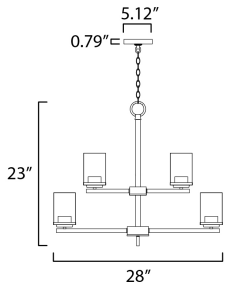

FINISHES OPTION

-  Black (BK)
-  Satin Brass (SBR)
-  Satin Nickel (SN)

GLASS

Frosted FT

MATERIAL

Steel, Glass

RATINGS

cULus
Dry Location

ADDITIONAL

ADJUSTABLE
OPERATING TEMPERATURE:
-20°C (-4°F), 40°C (104°F)

MEASUREMENTS

DIMENSION : 28" L x 28" W x 23" H
CANOPY : 5.12" W x 0.79" H x 5.12" L
HANGING WEIGHT : 13.27 lb

LAMPING

INPUT VOLTAGE : 120V
BULB : 9 x 60W Incandescent E26 Medium , 540W Total
BULB INCLUDED : (Not Included)
DIMMABLE : Yes