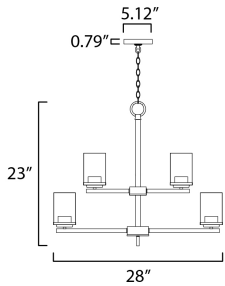

MEASUREMENTS

DIMENSION : 28" L x 28" W x 25" H
 MAX OAH : 99" OAH
 CANOPY : 5.25" W x 0.75" H x 5.25" L
 HANGING WEIGHT : 13.27 lb

LAMPING

INPUT VOLTAGE : 120V
 BULB : 9 x 60W Incandescent E26 Medium , 540W Total
 BULB INCLUDED : (Not Included)
 DIMMABLE :