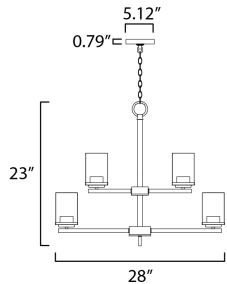

**MEASUREMENTS**

DIMENSION : 28" L x 28" W x 25" H  
 MAX OAH : 99" OAH  
 CANOPY : 5.25" W x 0.75" H x 5.25" L  
 HANGING WEIGHT : 13.27 lb

**LAMPING**

INPUT VOLTAGE : 120V  
 BULB : 9 x 60W Incandescent E26 Medium , 540W Total  
 BULB INCLUDED : (Not Included)  
 DIMMABLE :