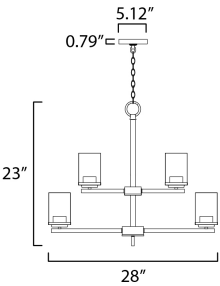

**MEASUREMENTS**

DIMENSION : 28" L x 28" W x 25" H  
 MAX OAH : 99" OAH  
 CANOPY : 5.25" W x 0.75" H x 5.25" L  
 HANGING WEIGHT : 13.27 lb

**LAMPING**

INPUT VOLTAGE : 120V  
 BULB : 9 x 60W Incandescent E26 Medium , 540W Total  
 BULB INCLUDED : (Not Included)  
 DIMMABLE :