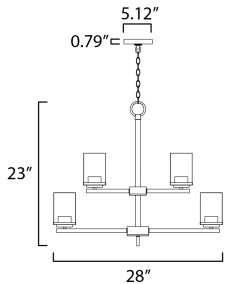

LAMPING

INPUT VOLTAGE : 120V
BULB : 9 x 60W Incandescent E26 Medium , 540W Total
BULB INCLUDED : (Not Included)
DIMMABLE :