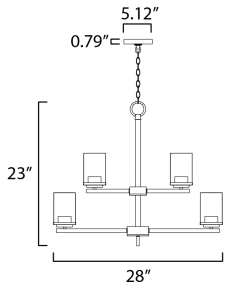

LAMPING

- INPUT VOLTAGE : 120V
- BULB : 9 x 60W Incandescent E26 Medium , 540W Total
- BULB INCLUDED : (Not Included)
- DIMMABLE :