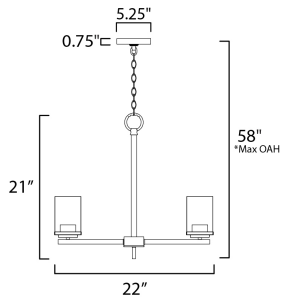

*max overall height

MEASUREMENTS

DIMENSION : 22" L x 22" W x 19" H
 CANOPY : 5.12" W x 0.79" H x 5.12" L
 HANGING WEIGHT : 8.76 lb

LAMPING

INPUT VOLTAGE : 120V
 BULB : 5 x 60W Incandescent E26 Medium , 300W Total
 BULB INCLUDED : (Not Included)
 DIMMABLE : Yes