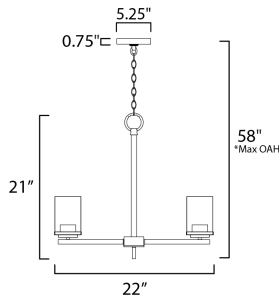

*max overall height

MEASUREMENTS

DIMENSION : 22" L x 22" W x 19" H
 CANOPY : 5.12" W x 0.79" H x 5.12" L
 HANGING WEIGHT : 8.76 lb

LAMPING

INPUT VOLTAGE : 120V
 BULB : 5 x 60W Incandescent E26 Medium , 300W Total
 BULB INCLUDED : (Not Included)
 DIMMABLE : Yes