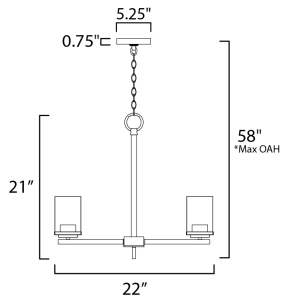

*max overall height

MEASUREMENTS

DIMENSION : 22" L x 22" W x 21" H
 MAX OAH : 58" OAH
 CANOPY : 5.25" W x 0.75" H x 5.25" L
 HANGING WEIGHT : 8.76 lb

LAMPING

INPUT VOLTAGE : 120V
 BULB : 5 x 60W Incandescent E26 Medium , 300W Total
 BULB INCLUDED : (Not Included)