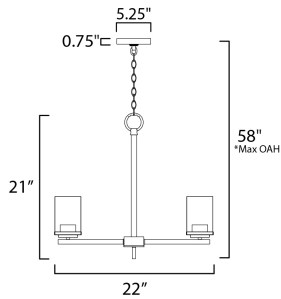

*max overall height

MEASUREMENTS

- DIMENSION : 22" L x 22" W x 21" H
- MAX OAH : 58" OAH
- CANOPY : 5.25" W x 0.75" H x 5.25" L
- HANGING WEIGHT : 8.76 lb

LAMPING

- INPUT VOLTAGE : 120V
- BULB : 5 x 60W Incandescent E26 Medium , 300W Total
- BULB INCLUDED : (Not Included)