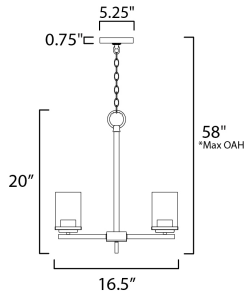

*max overall height

MEASUREMENTS

DIMENSION : 16.5" L x 16.5" W x 18" H
 MAX OAH : 58" OAH
 CANOPY : 5.12" W x 0.79" H x 5.12" L
 HANGING WEIGHT : 6.24 lb

LAMPING

INPUT VOLTAGE : 120V
 BULB : 3 x 60W Incandescent E26 Medium , 180W Total
 BULB INCLUDED : (Not Included)
 DIMMABLE : Yes