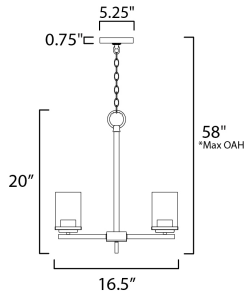

\*max overall height

**MEASUREMENTS**

DIMENSION : 16.5" L x 16.5" W x 18" H  
 MAX OAH : 58" OAH  
 CANOPY : 5.12" W x 0.79" H x 5.12" L  
 HANGING WEIGHT : 6.24 lb

**LAMPING**

INPUT VOLTAGE : 120V  
 BULB : 3 x 60W Incandescent E26 Medium , 180W Total  
 BULB INCLUDED : (Not Included)  
 DIMMABLE : Yes