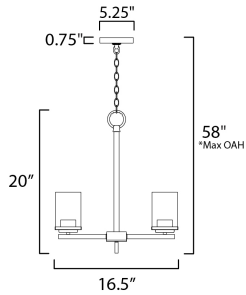

*max overall height

MEASUREMENTS

DIMENSION : 16.5" L x 16.5" W x 18" H
 MAX OAH : 58" OAH
 CANOPY : 5.12" W x 0.79" H x 5.12" L
 HANGING WEIGHT : 6.24 lb

LAMPING

INPUT VOLTAGE : 120V
 BULB : 3 x 60W Incandescent E26 Medium , 180W Total
 BULB INCLUDED : (Not Included)
 DIMMABLE : Yes