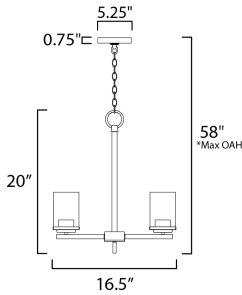

*max overall height

MEASUREMENTS

DIMENSION : 16.5" L x 16.5" W x 18" H
 CANOPY : 5.12" W x 0.79" H x 5.12" L
 HANGING WEIGHT : 6.24 lb

LAMPING

INPUT VOLTAGE : 120V
 BULB : 3 x 60W Incandescent E26 Medium , 180W Total
 BULB INCLUDED : (Not Included)
 DIMMABLE : Yes