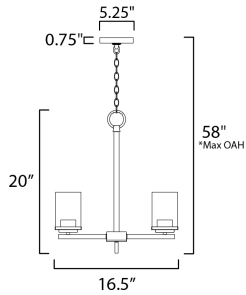

\*max overall height

**MEASUREMENTS**

DIMENSION : 16.5" L x 16.5" W x 18" H  
 MAX OAH : 58" OAH  
 CANOPY : 5.12" W x 0.79" H x 5.12" L  
 HANGING WEIGHT : 6.24 lb

**LAMPING**

INPUT VOLTAGE : 120V  
 BULB : 3 x 60W Incandescent E26 Medium , 180W Total  
 BULB INCLUDED : (Not Included)  
 DIMMABLE : Yes