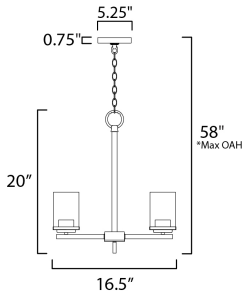

*max overall height

MEASUREMENTS

DIMENSION : 16.5" L x 16.5" W x 20" H
 MAX OAH : 58" OAH
 CANOPY : 5.25" W x 0.75" H x 5.25" L
 HANGING WEIGHT : 6.24 lb

LAMPING

INPUT VOLTAGE : 120V
 BULB : 3 x 60W Incandescent E26 Medium , 180W Total
 BULB INCLUDED : (Not Included)