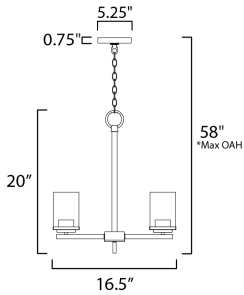

\*max overall height

**MEASUREMENTS**

DIMENSION : 16.5" L x 16.5" W x 20" H  
 MAX OAH : 58" OAH  
 CANOPY : 5.25" W x 0.75" H x 5.25" L  
 HANGING WEIGHT : 6.24 lb

**LAMPING**

INPUT VOLTAGE : 120V  
 BULB : 3 x 60W Incandescent E26 Medium , 180W Total  
 BULB INCLUDED : (Not Included)