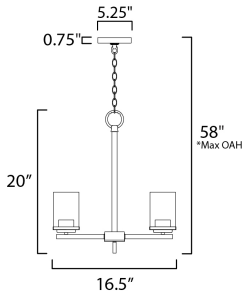

\*max overall height

**MEASUREMENTS**

DIMENSION : 16.5" L x 16.5" W x 20" H  
 MAX OAH : 58" OAH  
 CANOPY : 5.25" W x 0.75" H x 5.25" L  
 HANGING WEIGHT : 6.24 lb

**LAMPING**

INPUT VOLTAGE : 120V  
 BULB : 3 x 60W Incandescent E26 Medium , 180W Total  
 BULB INCLUDED : (Not Included)