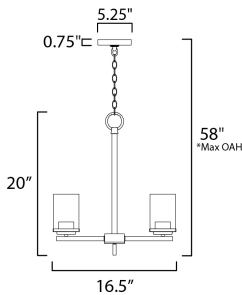

\*max overall height

**MEASUREMENTS**

DIMENSION : 16.5" L x 16.5" W x 20" H  
 MAX OAH : 58" OAH  
 CANOPY : 5.25" W x 0.75" H x 5.25" L  
 HANGING WEIGHT : 6.24 lb

**LAMPING**

INPUT VOLTAGE : 120V  
 BULB : 3 x 60W Incandescent E26 Medium , 180W Total  
 BULB INCLUDED : (Not Included)