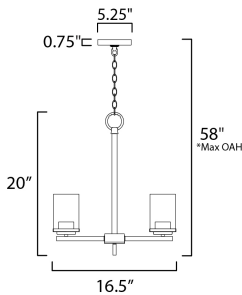

*max overall height

MEASUREMENTS

DIMENSION : 16.5" L x 16.5" W x 20" H
 MAX OAH : 58" OAH
 CANOPY : 5.25" W x 0.75" H x 5.25" L
 HANGING WEIGHT : 6.24 lb

LAMPING

INPUT VOLTAGE : 120V
 BULB : 3 x 60W Incandescent E26 Medium , 180W Total
 BULB INCLUDED : (Not Included)