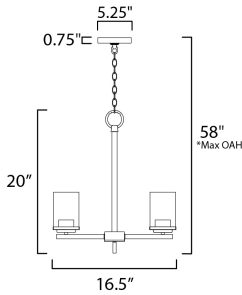

*max overall height

MEASUREMENTS

DIMENSION : 16.5" L x 16.5" W x 20" H
 MAX OAH : 58" OAH
 CANOPY : 5.25" W x 0.75" H x 5.25" L
 HANGING WEIGHT : 6.24 lb

LAMPING

INPUT VOLTAGE : 120V
 BULB : 3 x 60W Incandescent E26 Medium , 180W Total
 BULB INCLUDED : (Not Included)