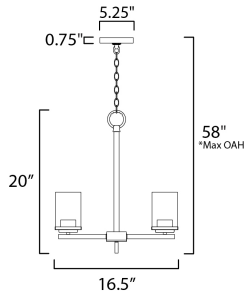

*max overall height

MEASUREMENTS

DIMENSION : 16.5" L x 16.5" W x 20" H
 MAX OAH : 58" OAH
 CANOPY : 5.25" W x 0.75" H x 5.25" L
 HANGING WEIGHT : 6.24 lb

LAMPING

INPUT VOLTAGE : 120V
 BULB : 3 x 60W Incandescent E26 Medium , 180W Total
 BULB INCLUDED : (Not Included)