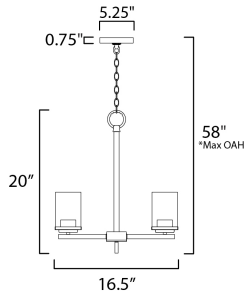

\*max overall height

**MEASUREMENTS**

DIMENSION : 16.5" L x 16.5" W x 20" H  
 MAX OAH : 58" OAH  
 CANOPY : 5.25" W x 0.75" H x 5.25" L  
 HANGING WEIGHT : 6.24 lb

**LAMPING**

INPUT VOLTAGE : 120V  
 BULB : 3 x 60W Incandescent E26 Medium , 180W Total  
 BULB INCLUDED : (Not Included)