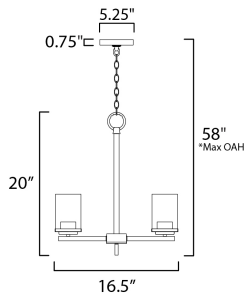

*max overall height

MEASUREMENTS

DIMENSION : 16.5" L x 16.5" W x 20" H
 MAX OAH : 58" OAH
 CANOPY : 5.25" W x 0.75" H x 5.25" L
 HANGING WEIGHT : 6.24 lb

LAMPING

INPUT VOLTAGE : 120V
 BULB : 3 x 60W Incandescent E26 Medium , 180W Total
 BULB INCLUDED : (Not Included)