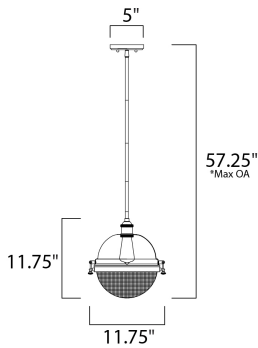

PRODUCT DESCRIPTION

This nautical design features a solid dome of aluminum finished in Oil Rubbed Bronze with solid brass hardware finished in Antique Brass. The Clear prismatic glass diffuser completes the authentic look of this outdoor collection.

*max overall height

MEASUREMENTS

- DIMENSION : 11.75" L x 11.75" W x 13.25" H
- MAX OAH : 57.25" OAH
- CANOPY : 5" W x 0.75" H x 5" L
- HANGING WEIGHT : 7.04 lb

LAMPING

- INPUT VOLTAGE : 120V
- BULB : 1 x 60W Incandescent E26 Medium , 60W Total
- BULB INCLUDED : (Not Included)
- DIMMABLE : Yes