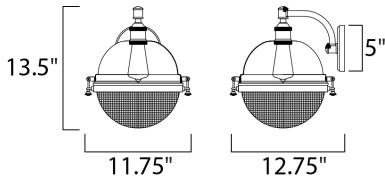

PRODUCT DESCRIPTION

This nautical design features a solid dome of aluminum finished in Oil Rubbed Bronze with solid brass hardware finished in Antique Brass. The Clear prismatic glass diffuser completes the authentic look of this outdoor collection.

MEASUREMENTS

DIMENSION : 11.75" W x 13.5" H x 12.75" Ext
 BACK PLATE : 5" W x 5" H x 4.75" HCO
 HANGING WEIGHT : 7.04 lb

LAMPING

INPUT VOLTAGE : 120V
 BULB : 1 x 60W Incandescent E26 Medium , 60W Total
 BULB INCLUDED : (Not Included)
 DIMMABLE : Yes
 LIGHTING_DIRECTION : Down