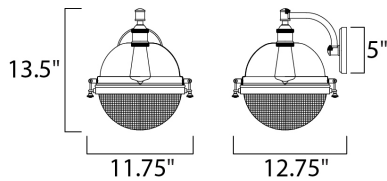

**MEASUREMENTS**

DIMENSION : 11.75" W x 13.5" H x 12.75" Ext  
 BACK PLATE : 5" W x 5" H x 4.75" HCO  
 HANGING WEIGHT : 7.04 lb

**LAMPING**

INPUT VOLTAGE : 120V  
 BULB : 1 x 60W Incandescent E26 Medium , 60W Total  
 BULB INCLUDED : (Not Included)  
 DIMMABLE : Yes  
 LIGHTING\_DIRECTION : Down