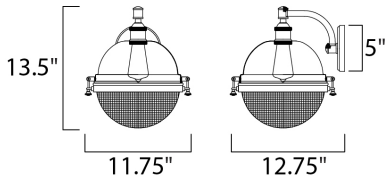

**PRODUCT DESCRIPTION**

This nautical design features a solid dome of aluminum finished in Oil Rubbed Bronze with solid brass hardware finished in Antique Brass. The Clear prismatic glass diffuser completes the authentic look of this outdoor collection.

**MEASUREMENTS**

DIMENSION : 11.75" W x 13.5" H x 12.75" Ext  
 BACK PLATE : 5" W x 5" H x 4.75" HCO  
 HANGING WEIGHT : 7.04 lb

**LAMPING**

INPUT VOLTAGE : 120V  
 BULB : 1 x 60W Incandescent E26 Medium , 60W Total  
 BULB INCLUDED : (Not Included)  
 DIMMABLE : Yes  
 LIGHTING\_DIRECTION : Down