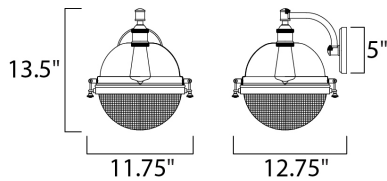

PRODUCT DESCRIPTION

This nautical design features a solid dome of aluminum finished in Oil Rubbed Bronze with solid brass hardware finished in Antique Brass. The Clear prismatic glass diffuser completes the authentic look of this outdoor collection.

MEASUREMENTS

DIMENSION : 11.75" W x 13.5" H x 12.75" Ext
 BACK PLATE : 5" W x 5" H x 4.75" HCO
 HANGING WEIGHT : 7.04 lb

LAMPING

INPUT VOLTAGE : 120V
 BULB : 1 x 60W Incandescent E26 Medium , 60W Total
 BULB INCLUDED : (Not Included)
 DIMMABLE : Yes
 LIGHTING_DIRECTION : Down