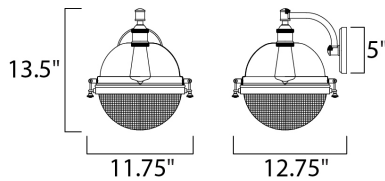

**MEASUREMENTS**

DIMENSION : 11.75" W x 13.5" H x 12.75" Ext  
 BACK PLATE : 5" W x 5" H x 4.75" HCO  
 HANGING WEIGHT : 7.04 lb

**LAMPING**

INPUT VOLTAGE : 120V  
 BULB : 1 x 60W Incandescent E26 Medium , 60W Total  
 BULB INCLUDED : (Not Included)  
 DIMMABLE : Yes  
 LIGHTING\_DIRECTION : Down