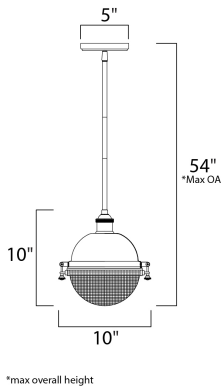

**PRODUCT DESCRIPTION**

This nautical design features a solid dome of aluminum finished in Oil Rubbed Bronze with solid brass hardware finished in Antique Brass. The Clear prismatic glass diffuser completes the authentic look of this outdoor collection.

**MEASUREMENTS**

- DIMENSION : 10" L x 10" W x 10" H
- MAX OAH : 54" OAH
- CANOPY : 5" W x 0.75" H x 5" L
- HANGING WEIGHT : 4.84 lb
- WIRE LENGTH : 120"

**LAMPING**

- INPUT VOLTAGE : 120V
- BULB : 1 x 60W Incandescent E26 Medium , 60W Total
- BULB INCLUDED : (Not Included)
- DIMMABLE : Yes