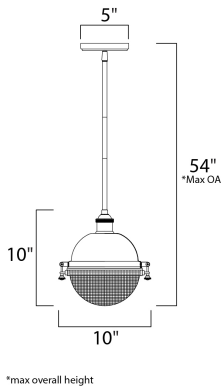

PRODUCT DESCRIPTION

This nautical design features a solid dome of aluminum finished in Oil Rubbed Bronze with solid brass hardware finished in Antique Brass. The Clear prismatic glass diffuser completes the authentic look of this outdoor collection.

MEASUREMENTS

- DIMENSION : 10" L x 10" W x 10" H
- MAX OAH : 54" OAH
- CANOPY : 5" W x 0.75" H x 5" L
- HANGING WEIGHT : 4.84 lb
- WIRE LENGTH : 120"

LAMPING

- INPUT VOLTAGE : 120V
- BULB : 1 x 60W Incandescent E26 Medium , 60W Total
- BULB INCLUDED : (Not Included)
- DIMMABLE : Yes