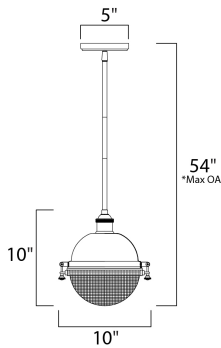

PRODUCT DESCRIPTION

This nautical design features a solid dome of aluminum finished in Oil Rubbed Bronze with solid brass hardware finished in Antique Brass. The Clear prismatic glass diffuser completes the authentic look of this outdoor collection.

*max overall height

MEASUREMENTS

- DIMENSION : 10" L x 10" W x 10" H
- MAX OAH : 54" OAH
- CANOPY : 5" W x 0.75" H x 5" L
- HANGING WEIGHT : 4.84 lb
- WIRE LENGTH : 120"

LAMPING

- INPUT VOLTAGE : 120V
- BULB : 1 x 60W Incandescent E26 Medium , 60W Total
- BULB INCLUDED : (Not Included)
- DIMMABLE : Yes