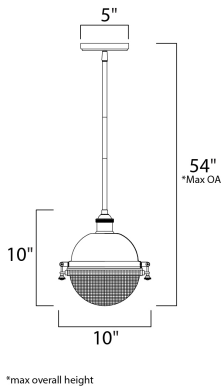

PRODUCT DESCRIPTION

This nautical design features a solid dome of aluminum finished in Oil Rubbed Bronze with solid brass hardware finished in Antique Brass. The Clear prismatic glass diffuser completes the authentic look of this outdoor collection.

MEASUREMENTS

- DIMENSION : 10" L x 10" W x 10" H
- MAX OAH : 54" OAH
- CANOPY : 5" W x 0.75" H x 5" L
- HANGING WEIGHT : 4.84 lb
- WIRE LENGTH : 120"

LAMPING

- INPUT VOLTAGE : 120V
- BULB : 1 x 60W Incandescent E26 Medium , 60W Total
- BULB INCLUDED : (Not Included)
- DIMMABLE : Yes