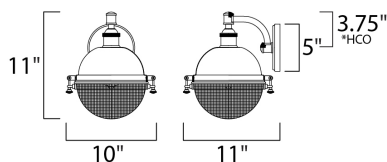

PRODUCT DESCRIPTION

This nautical design features a solid dome of aluminum finished in Oil Rubbed Bronze with solid brass hardware finished in Antique Brass. The Clear prismatic glass diffuser completes the authentic look of this outdoor collection.

MEASUREMENTS

- DIMENSION : 10" W x 11" H x 11" Ext
- BACK PLATE : 5" W x 5" H x 3.75" HCO
- HANGING WEIGHT : 4.84 lb

LAMPING

- INPUT VOLTAGE : 120V
- BULB : 1 x 60W Incandescent E26 Medium , 60W Total
- BULB INCLUDED : (Not Included)
- DIMMABLE : Yes
- LIGHTING_DIRECTION : Down

FINISHES OPTION

Oil Rubbed Bronze / Antique Brass (OIAB)

GLASS

Clear CL

MATERIAL

Aluminum, Brass, Glass

RATINGS

cETLus
Wet Location

ADDITIONAL

INSTALL UP/DOWN: Down
OPERATING TEMPERATURE:
-20°C (-4°F), 40°C (104°F)

PHOTOMETRIC: Report Found Online

Always consult a qualified electrician before installing any lighting product.