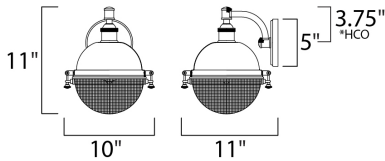

PRODUCT DESCRIPTION

This nautical design features a solid dome of aluminum finished in Oil Rubbed Bronze with solid brass hardware finished in Antique Brass. The Clear prismatic glass diffuser completes the authentic look of this outdoor collection.

MEASUREMENTS

- DIMENSION : 10" W x 11" H x 11" Ext
- BACK PLATE : 5" W x 5" H x 3.75" HCO
- HANGING WEIGHT : 4.84 lb

LAMPING

- INPUT VOLTAGE : 120V
- BULB : 1 x 60W Incandescent E26 Medium , 60W Total
- BULB INCLUDED : (Not Included)
- DIMMABLE : Yes
- LIGHTING_DIRECTION : Down

FINISHES OPTION

Oil Rubbed Bronze / Antique Brass (OIAB)

GLASS

Clear CL

MATERIAL

Aluminum, Brass, Glass

RATINGS

cETLus
Wet Location

ADDITIONAL

INSTALL UP/DOWN: Down
OPERATING TEMPERATURE:
-20°C (-4°F), 40°C (104°F)

PHOTOMETRIC: Report Found Online

Always consult a qualified electrician before installing any lighting product.