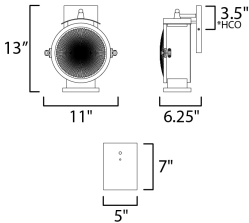

PRODUCT DESCRIPTION

This nautical design features a solid dome of aluminum finished in Oil Rubbed Bronze with solid brass hardware finished in Antique Brass. The Clear prismatic glass diffuser completes the authentic look of this outdoor collection.