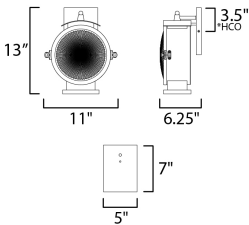

PRODUCT DESCRIPTION

This nautical design features a solid dome of aluminum finished in Oil Rubbed Bronze with solid brass hardware finished in Antique Brass. The Clear prismatic glass diffuser completes the authentic look of this outdoor collection.