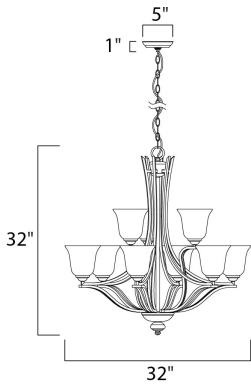

ADDITIONAL

ADJUSTABLE
OPERATING TEMPERATURE:
-20°C (-4°F), 40°C (104°F)

MEASUREMENTS

DIMENSION : 32" L x 32" W x 32" H
CANOPY : 5" W x 1" H x 5" L
HANGING WEIGHT : 23.15 lb

LAMPING

INPUT VOLTAGE : 120V
BULB : 9 x 60W Incandescent E26 Medium , 540W Total
BULB INCLUDED : (Not Included)
DIMMABLE : Yes