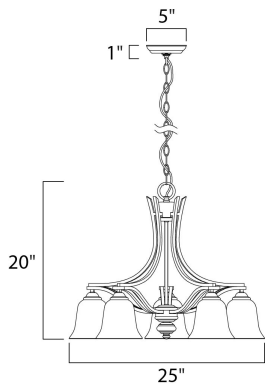

PRODUCT DESCRIPTION

The classic design of the Madera collection is a perfect marriage of style and value. The square metal tube frame available in either Oil-Rubbed Bronze with Wilshire glass or Satin Silver with Ice glass affords the luxury of options for any style of home.

MEASUREMENTS

DIMENSION : 25" L x 25" W x 20" H
 CANOPY : 5" W x 1" H x 5" L
 HANGING WEIGHT : 12.32 lb

LAMPING

INPUT VOLTAGE : 120V
 BULB : 5 x 60W Incandescent E26 Medium , 300W Total
 BULB INCLUDED : (Not Included)
 DIMMABLE : Yes