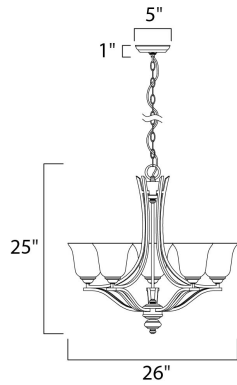

PRODUCT DESCRIPTION

The classic design of the Madera collection is a perfect marriage of style and value. The square metal tube frame available in either Oil-Rubbed Bronze with Wilshire glass or Satin Silver with Ice glass affords the luxury of options for any style of home.

MEASUREMENTS

DIMENSION : 26" L x 26" W x 25" H
 CANOPY : 5" W x 1" H x 5" L
 HANGING WEIGHT : 12.35 lb

LAMPING

INPUT VOLTAGE : 120V
 BULB : 5 x 60W Incandescent E26 Medium , 300W Total
 BULB INCLUDED : (Not Included)
 DIMMABLE : Yes