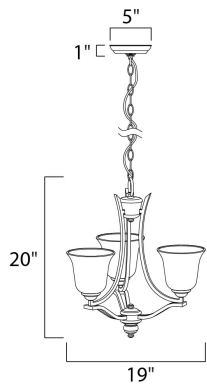

PRODUCT DESCRIPTION

The classic design of the Madera collection is a perfect marriage of style and value. The square metal tube frame available in either Oil-Rubbed Bronze with Wilshire glass or Satin Silver with Ice glass affords the luxury of options for any style of home.

MEASUREMENTS

DIMENSION : 19" W x 20" H
 HANGING WEIGHT : 7.04 lb

LAMPING

INPUT VOLTAGE : 120V
 BULB : 3 x 60W Incandescent E26 Medium , 180W Total
 BULB INCLUDED : (Not Included)
 DIMMABLE : Yes

FINISHES OPTION