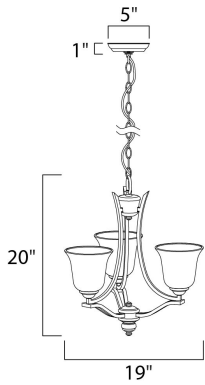

PRODUCT DESCRIPTION

The classic design of the Madera collection is a perfect marriage of style and value. The square metal tube frame available in either Oil-Rubbed Bronze with Wilshire glass or Satin Silver with Ice glass affords the luxury of options for any style of home.

MEASUREMENTS

DIMENSION : 19" W x 20" H
 HANGING WEIGHT : 7.04 lb

LAMPING

INPUT VOLTAGE : 120V
 BULB : 3 x 60W Incandescent E26 Medium , 180W Total
 BULB INCLUDED : (Not Included)
 DIMMABLE : Yes

FINISHES OPTION