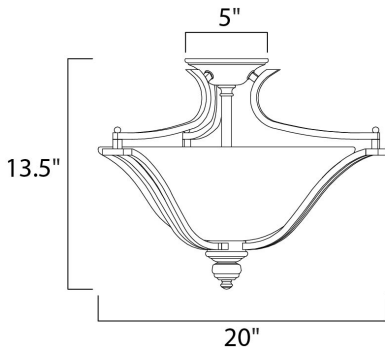

PRODUCT DESCRIPTION

The classic design of the Madera collection is a perfect marriage of style and value. The square metal tube frame available in either Oil-Rubbed Bronze with Wilshire glass or Satin Silver with Ice glass affords the luxury of options for any style of home.

MEASUREMENTS

DIMENSION : 20" L x 20" W x 13.5" H
 HANGING WEIGHT : 6.6 lb

LAMPING

INPUT VOLTAGE : 120V
 BULB : 3 x 60W Incandescent E26 Medium , 180W Total
 BULB INCLUDED : (Not Included)
 DIMMABLE : Yes