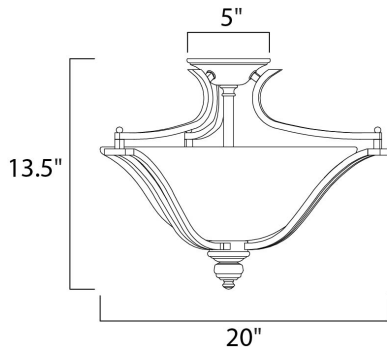

PRODUCT DESCRIPTION

The classic design of the Madera collection is a perfect marriage of style and value. The square metal tube frame available in either Oil-Rubbed Bronze with Wilshire glass or Satin Silver with Ice glass affords the luxury of options for any style of home.

MEASUREMENTS

DIMENSION : 20" L x 20" W x 13.5" H
 HANGING WEIGHT : 6.6 lb

LAMPING

INPUT VOLTAGE : 120V
 BULB : 3 x 60W Incandescent E26 Medium , 180W Total
 BULB INCLUDED : (Not Included)
 DIMMABLE : Yes