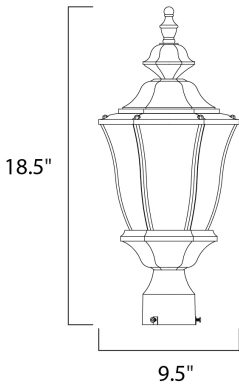

**PRODUCT DESCRIPTION**

Madrona Cast is a transitional style collection from Maxim Lighting International, available in multiple finishes.

**MEASUREMENTS**

DIMENSION : 9.5" L x 9.5" W x 18.5" H  
 HANGING WEIGHT : 4.3 lb