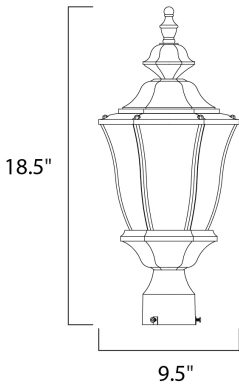

**PRODUCT DESCRIPTION**

Madrona Cast is a transitional style collection from Maxim Lighting International, available in multiple finishes.

**MEASUREMENTS**

DIMENSION : 9.5" L x 9.5" W x 18.5" H  
HANGING WEIGHT : 4.3 lb

**LAMPING**

INPUT VOLTAGE : 120V  
BULB : 3 x 40W Incandescent E12 Candelabra , 120W Total  
BULB INCLUDED : (Not Included)  
DIMMABLE : Yes

**FINISHES OPTION**

 Black (BK)

**GLASS**

Seedy CD

**MATERIAL**

Die Cast Aluminum