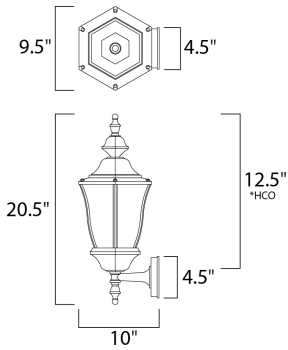

PRODUCT DESCRIPTION

Madrona Cast is a transitional style collection from Maxim Lighting International, available in multiple finishes.

MEASUREMENTS

DIMENSION : 9.5" W x 20.5" H x 10" Ext
BACK PLATE : 4.5" W x 4.5" H x 12.5" HCO
HANGING WEIGHT : 4.6 lb

LAMPING

INPUT VOLTAGE : 120V
BULB : 3 x 40W Incandescent E12 Candelabra , 120W Total
BULB INCLUDED : (Not Included)
DIMMABLE : Yes

FINISHES OPTION

Black (BK)

GLASS

Seedy CD

MATERIAL

Die Cast Aluminum

RATINGS

cETLus
Wet Location

ADDITIONAL

OPERATING TEMPERATURE:
-20°C (-4°F), 40°C (104°F)

Always consult a qualified electrician before installing any lighting product.