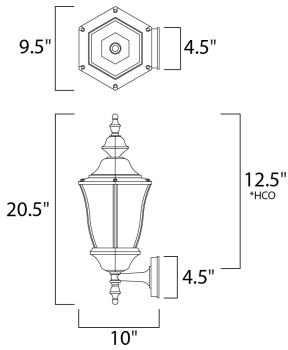

PRODUCT DESCRIPTION

Madrona Cast is a transitional style collection from Maxim Lighting International, available in multiple finishes.

MEASUREMENTS

- DIMENSION : 9.5" W x 20.5" H x 10" Ext
- BACK PLATE : 4.5" W x 4.5" H x 12.5" HCO
- HANGING WEIGHT : 4.6 lb

LAMPING

- INPUT VOLTAGE : 120V
- BULB : 3 x 40W Incandescent E12 Candelabra , 120W Total
- BULB INCLUDED : (Not Included)
- DIMMABLE : Yes

FINISHES OPTION

- Black (BK)

GLASS

Seedy CD

MATERIAL

Die Cast Aluminum

RATINGS

cETLus
Wet Location

ADDITIONAL

OPERATING TEMPERATURE:
-20°C (-4°F), 40°C (104°F)

Always consult a qualified electrician before installing any lighting product.