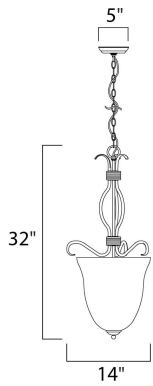

**PRODUCT DESCRIPTION**

Contemporary collection with sweeping arms and clean lines. Offered in Ice glass and Satin Nickel finish or Wilshire glass and Oil Rubbed Bronze finish.

**MEASUREMENTS**

DIMENSION : 14" L x 14" W x 32" H  
 CANOPY : 5" W x 1" H x 5" L  
 HANGING WEIGHT : 10.8 lb

**LAMPING**

INPUT VOLTAGE : 120V  
 BULB : 4 x 60W Incandescent E12 Candelabra , 240W Total  
 BULB INCLUDED : (Not Included)  
 DIMMABLE : Yes

**FINISHES OPTION**

-  Oil Rubbed Bronze (OI)
-  Satin Nickel (SN)